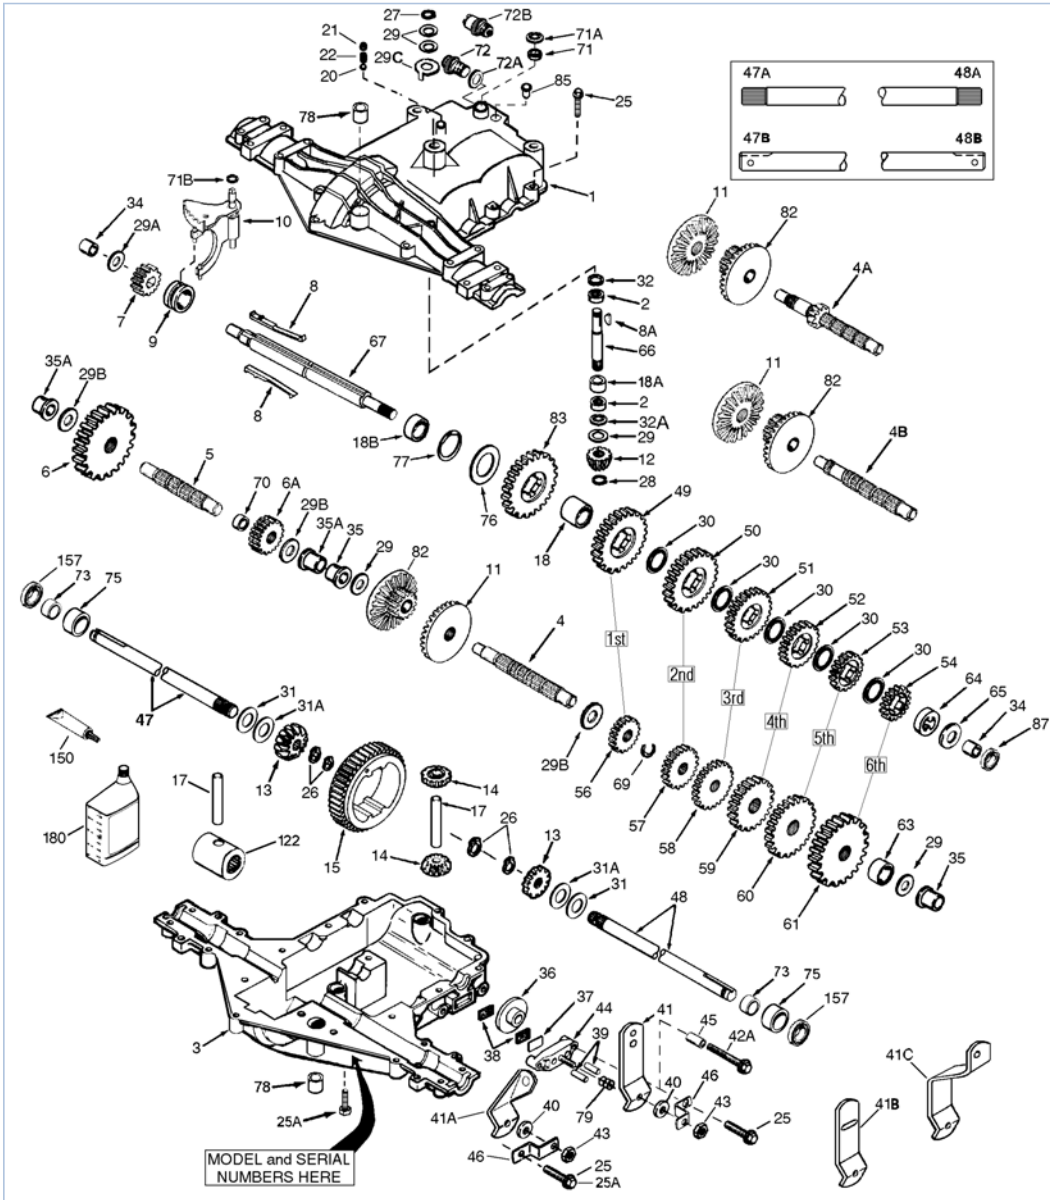

mst.2 205-205-547 / Transaxle

Part List

mst.2 205-205-547 / Transaxle

REF #	ITEM #	DESCRIPTION	QTY	REMARK
1	772147	Transaxle Cover	1	
2	780086A	Needle Bearing 5/8"	2	
3	770128	Transaxle Case	1	
4	776395	Countershaft	1	
5	776409	Output Shaft	1	
6	778364	Spur Gear (38 teeth)	1	
6A	778369	Spur Gear (15 teeth)	1	
7	778330	Spur Gear (11 teeth)	1	
8	792180	Shift Key	2	
8A	792047	Woodruff Key #9	1	
9	784352	Shift Collar	1	
10	784379	Shift Rod & Fork	1	
11	778334	Bevel Gear (30 teeth)	1	
12	778309	Bevel Pinion (13 teeth)	1	
13	778368	Bevel Gear (13 teeth) (Incl. 14)	2	
14	778368	Bevel Pinion (13 teeth) (Incl. 13)	2	
15	778370	Ring Gear (43 teeth)	1	
17	786188	Drive Pin	1	
18	786102	Spacer 1.130	1	
18B	786189	Spacer 1.130 x .493	1	
20	792077A	Ball 5/16" dia	1	
21	792211	Cap Screw 3/8-16 x 3/8"	1	
22	792079	Spring	1	
25	792073A	Screw 1/4-20 x 1-1/4"	17	
25A	792177	Screw 1/4-20 x 1-3/8"	2	
26	792125	Retaining Ring (pkg of 2)	4	
27	792035	Retaining Ring	2	
28	788040	Retaining Ring	1	
29	780072	Thrust Washer .627 ID	5	
29A	780160	Washer	1	
29B	780051	Thrust Washer .762 ID	3	
30	780108	Cup Washer 1.127 ID	4	
31	780001	Washer (.056 wide) (USE AS NEEDED)	2	
31A	780195	Flat Washer .750 ID	2	
32	788083	Oil Seal 5/8"	1	
34	780194	Bushing 9/16"	2	
35	780193	Flanged Bushing 5/8" ID	2	
35A	780197	Flanged Bushing 3/4"	2	
36	790075	Brake Disk	1	
37	790007	Brake Pad Plate	1	
38	799021	Brake Pad (pkg of 2)	2	
39	786026	Dowel Pin, 5/16 x 3/4"	2	
40	792076A	Flat Waher .312 ID	1	
41	790093	Brake Lever	1	
42	792073A	Screw 1/4-20 x 1-1/4"	2	
43	792075	Locknut 5/16-24	1	
44	790025	Brake Pad Holder	1	
46	786086	Brake Lever Bracket	1	
47	774772	Axle (13-1/16" long)	1	
48	775001	Axle (17-5/8" long)	1	
49	778356	Spur Gear (29 teeth)	1	
50	778354	Spur Gear (23 teeth)	1	
51	778313	Spur Gear (19 teeth)	1	
52	778350	Spur Gear (16 teeth)	1	
53	778346	Spur Gear (15 teeth)	1	
56	778355	Spur Gear (11 teeth)	1	
57	778353	Spur Gear (17 teeth)	1	
58	778351	Spur Gear (21 teeth)	1	
59	778349	Spur Gear (24 teeth)	1	
60	778345	Spur Gear (25 teeth)	1	